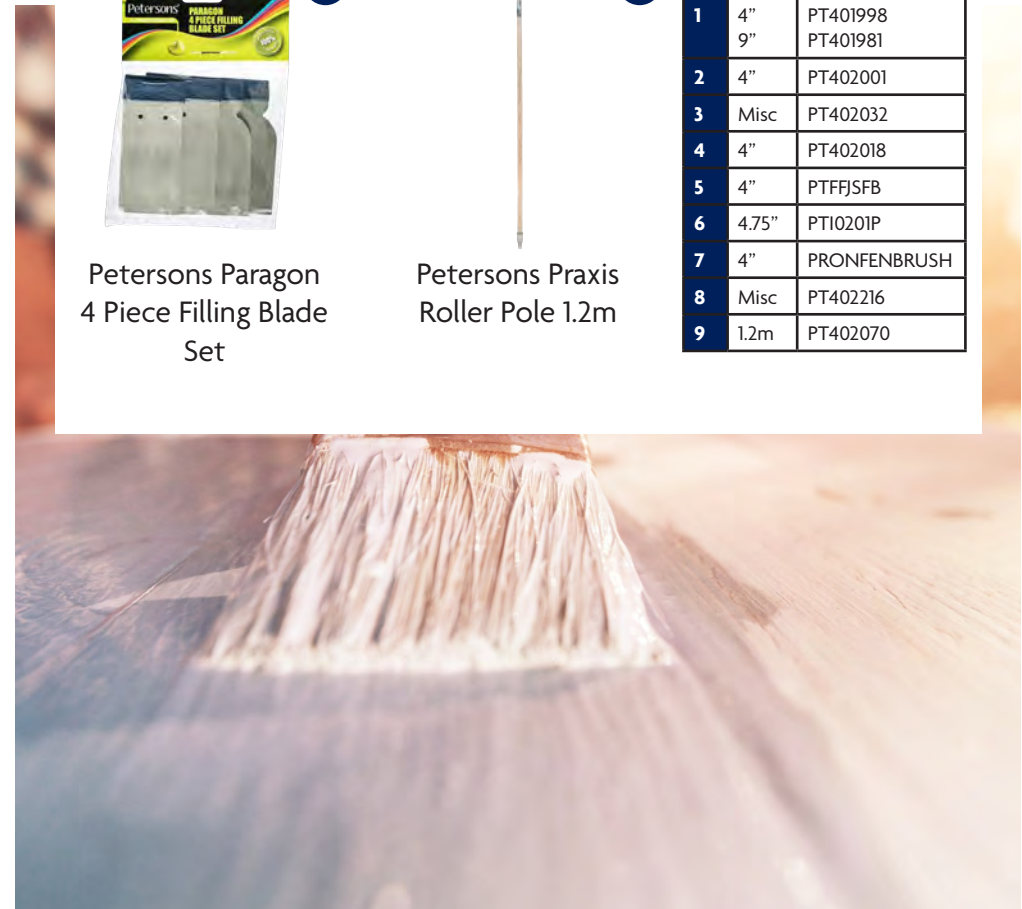

SIZE	SKU
1	4" 9"	PT401998 PT401981
2	4"	PT402001
3	Misc	PT402032
4	4"	PT402018
5	4"	PTFFJSFB
6	4.75"	PTI0201P
7	4"	PRONFENBRUSH
8	Misc	PT402216
9	1.2m	PT402070