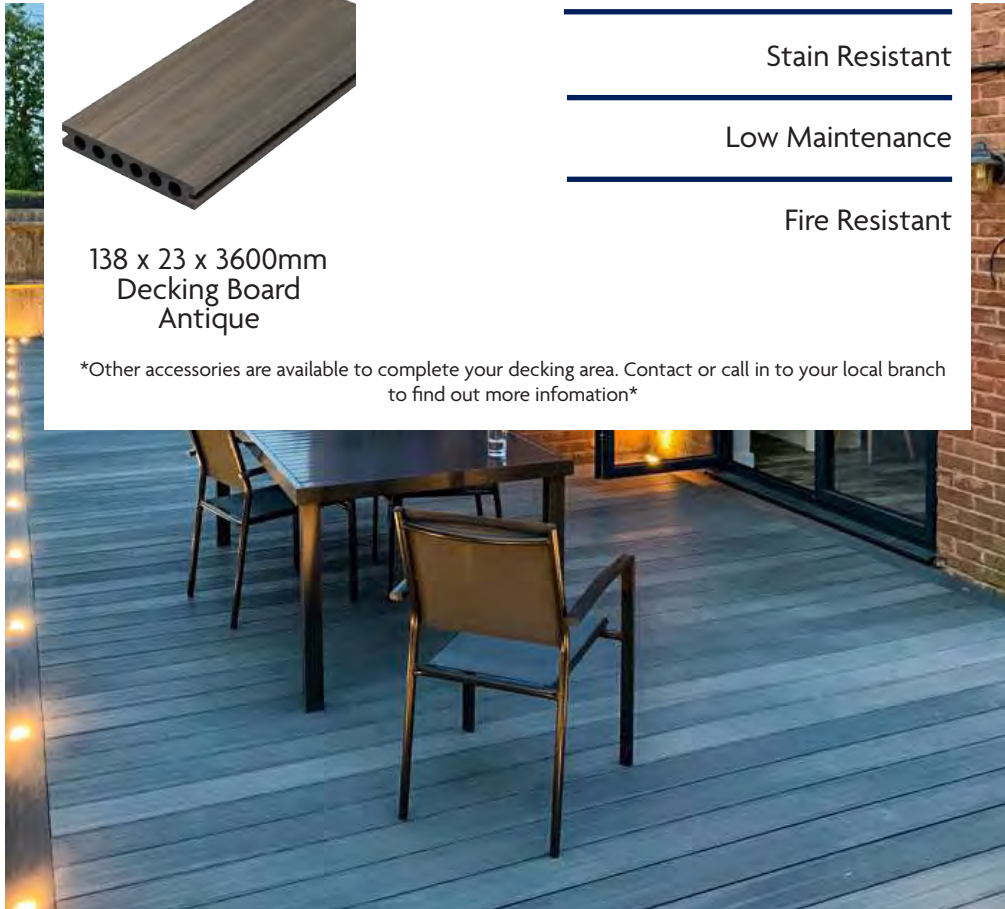

138 x 23 x 3600mm
Decking Board
Antique

Other accessories are available to complete your decking area. Contact or call in to your local branch to find out more information

UV Fade Resistant

Stain Resistant

Low Maintenance

Fire Resistant

TIMBER DECKING

Transform your outdoor space into something amazing with our timber decking boards available in a variety of sizes. Our decking boards can be cut down to fit in with current layouts.