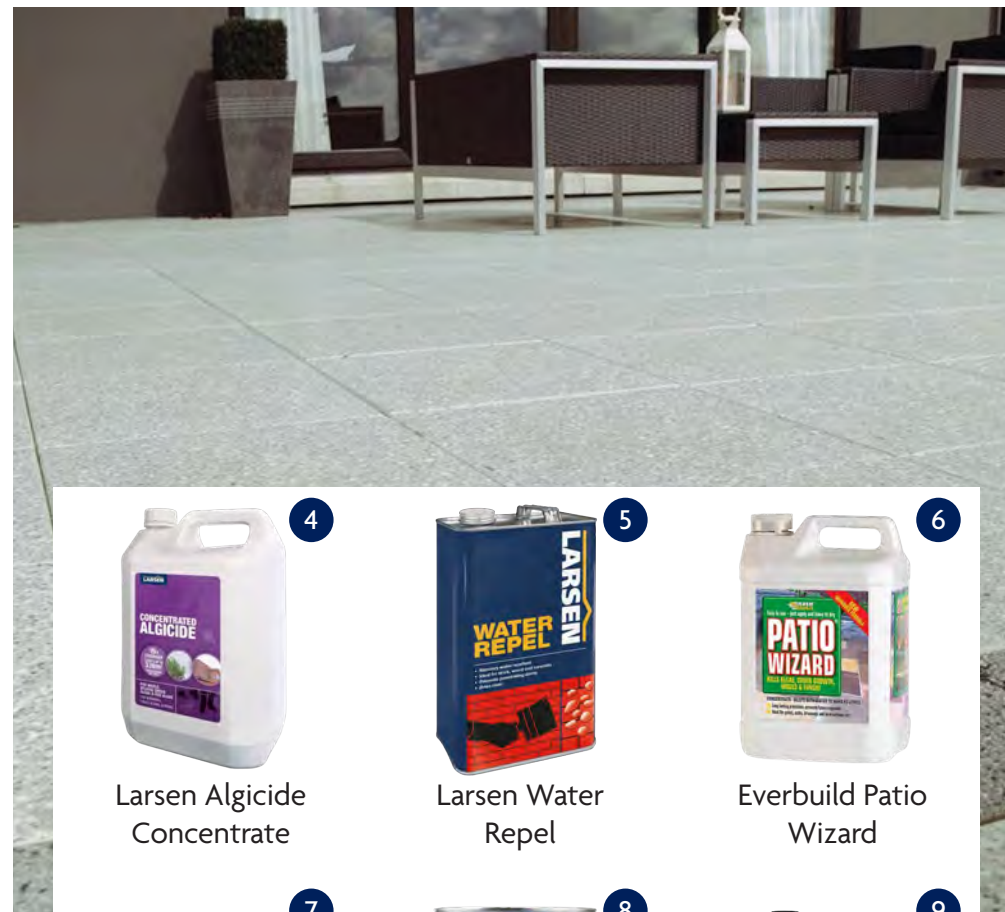

Larsen Algicide Concentrate